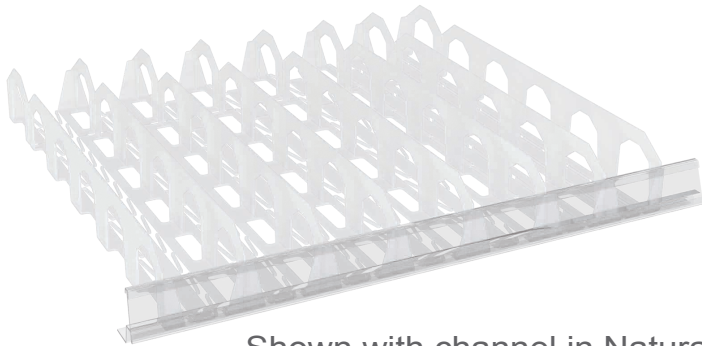

Flexi-Shelf®

The **Flexi-Shelf®** is a self-adjusting flat shelf organizer that fits multiple single-serve beverage package sizes.

- One-Piece injection molded plastic
- Depth “Break-Off” at 14.375 for shorter shelves
- Available in black or natural high density polyethylene
- Simple carton to shelf installation
- Clear graphic / price channel included

Shown with channel in Natural

Flexi-Shelf Specifications

Description	Each Shelf Accommodates (Varies with product width) 20oz. example	Outside Dimensions (Width x Depth)		Inside Facing Width (Range)		Shelf Configuration	Item Code	Qty Per Carton	Carton Dimensions (Width x Depth x Height)		Carton Weight		Cartons Per Pallet
		Inches	mm	Inches	mm				Inches	mm	lbs	kg	
Flexi - Black w/ 17" channels	(42) 20oz. (600ML) PET Bottles	14.06 - 29.70 x 17.20	357 - 754 x 437	2.00 - 4.145	51 - 105	(1) 7 Wide	VISFLEXAD	5	19 x 16 x 13	483 x 406 x 330	8	3.6	30
Flexi - Natural w/ 17" channels	(42) 20oz. (600ML) PET Bottles	14.06 - 29.70 x 17.20	357 - 754 x 437	2.00 - 4.145	51 - 105	(1) 7 Wide	VISFLEXAE	5	19 x 16 x 13	483 x 406 x 330	8	3.6	30

Stock Item: 1-2 week lead-time, Minimum Order Quantity of 1 carton

***Custom Orders:** 4-6 week lead time, Minimum Order Quantity of 500 cartons

Flexi-Shelf is made of high density polyethylene and is easily recycled