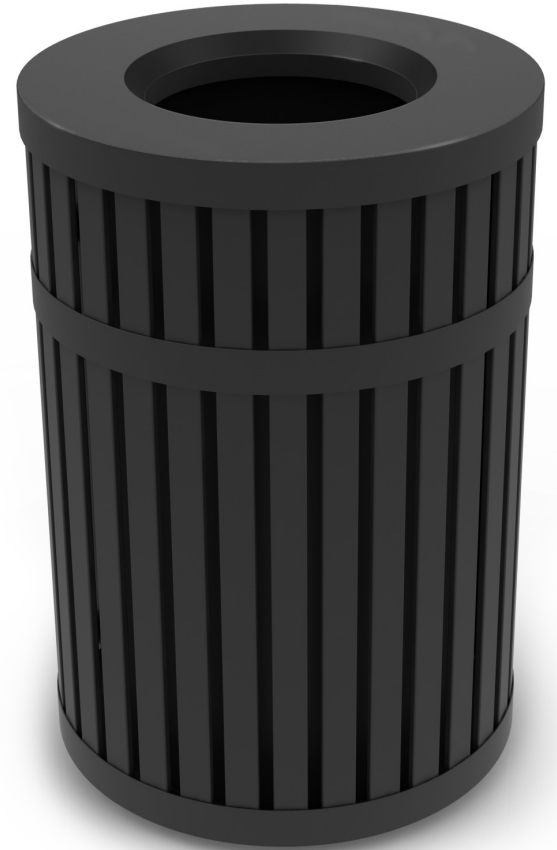

ARCHTEC SERIES®

Parkview 3, Waste Container

Steel slotted receptacles are the ultimate in terms of durability, security, and longevity. The metal Parkview 3 Trash Receptacle is designed for indoor or outdoor environments with a spacious 45-gallon capacity that is ideal for high traffic areas. The weatherproof, powder-coated finish provides a long service life and the lid to base cable and bolt-down hardware protect your investment. This unit includes removable 45-gallon, metal liner with built-in handles for easy and hassle-free maintenance. The vibrant, black and blue steel lid with raised lettering clearly identifies each opening.

KEY BENEFITS & FEATURES:

- Indoor or outdoor solution, perfect for any business
- Durable and built to last in the harshest weather conditions
- Environmentally-friendly container constructed from heavy-gauge, fire safe vertical steel rails; unit offers extreme durability. Weatherproof, powder-coated finish provides long service years
- Liner, lid to base cable and bolt-down hardware provide extra security to protect your investment
- ¾" built-in feet add stability and help prevent unit from being damaged by the weather elements
- Z-bracket anchoring system allows the unit to be secured in place
- Includes one removable, black-powder-coated 45-gallon liner with built-in handles and bag clip holders to secure trash bag in place
- 100% Recyclable after use
- Standard 2-day lead time

COLOR OPTIONS:

Black

ITEM #: 728001
UPC: 653410006690

DIMENSIONS:

ASSEMBLED DIMENSIONS	ASSEMBLED WEIGHT	CAPACITY	TRASH OPENING SIZE	ASSEMBLY REQUIRED	ADA COMPLIANT	WARRANTY	RECYCLED MATERIAL
34"H x 23.25"D	65 lbs	45-Gallon	12" dia	No	Yes	1-year	25%+